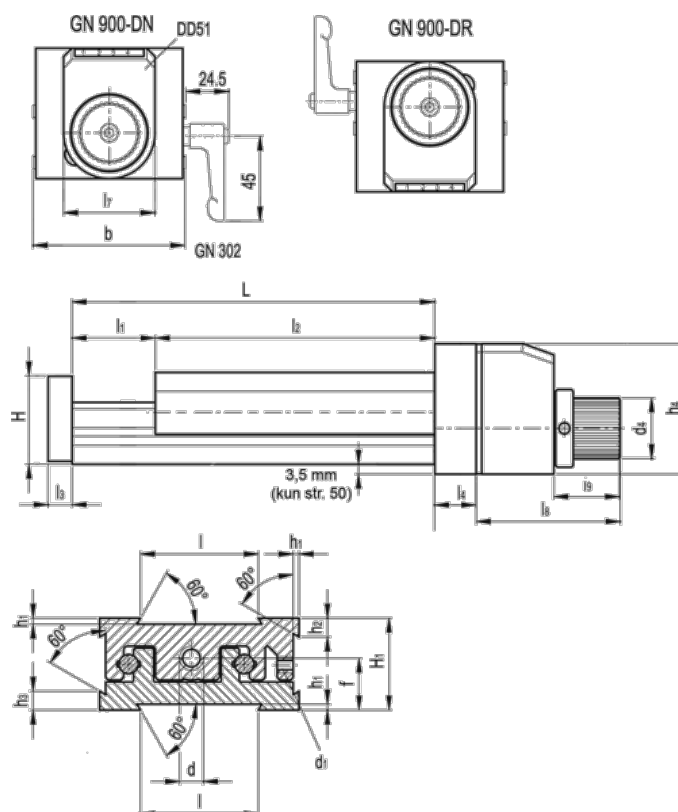

Article number: 20775010

Description: Adjustable slide unit  
GN 900-50-95-25-DN-2

## Measures

b = 50	h2 = 4.5	l7 = 33
d = M6x1	h3 = 7.0	l8 = 52
d1 = M4	h4 = 47	l9 = 24
d4 = 22	l = 30	
f = 13.0	L - l1 = 95-25	
H = 23.0	l2 = 70	
h1 = 1.5	l3 = 6	
H1 = 23	l4 = 12	